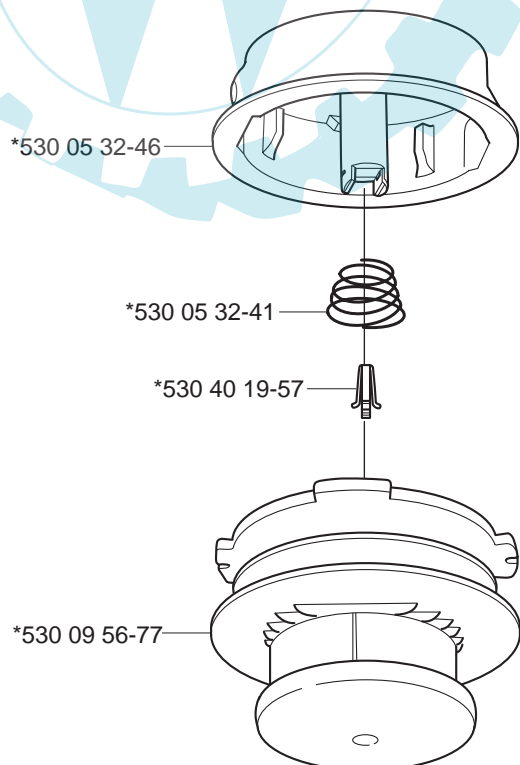

*compl 502 26 08-13 (1")

Trimmy HII M10x1.25 Trimmy HII M12x1.75

*compl 531 00 80-50

*compl 531 00 80-43

Tap-N-Go Pro M10x1.25

*compl 531 01 77-52

Tap-N-Go VII 3/8"-24 (R)

*compl 531 00 80-51

Auto 32

*compl 531 00 80-71 1"

Polytrim M10x1.25 (300mm) compl 531 01 77-49
Polytrim M12x1.75 (300mm) compl 531 01 77-25

Supporting cup M12x1.75

*compl 502 15 70-02

Auto 55 M12x1.75
compl 531 00 80-96 (1")

Tap-N-Go 35 M10x1.25

compl 531 00 80-74

537 18 59-01 (x2)

537 18 56-01

Guard

*compl 530 06 92-56

GT 26D

*compl 530 06 97-79

Trimmy cord

Product

Standard cord

ø1,5 mm
15 m blue
ø2,0 mm
15 m green
130 m green
ø2,4 mm
15 m orange
90 m orange
240 m orange
ø2,7 mm
12 m yellow
70 m yellow
240 m yellow
ø3,0 mm
10 m red
56 m red
240 m red
ø3,3 mm
46 m white