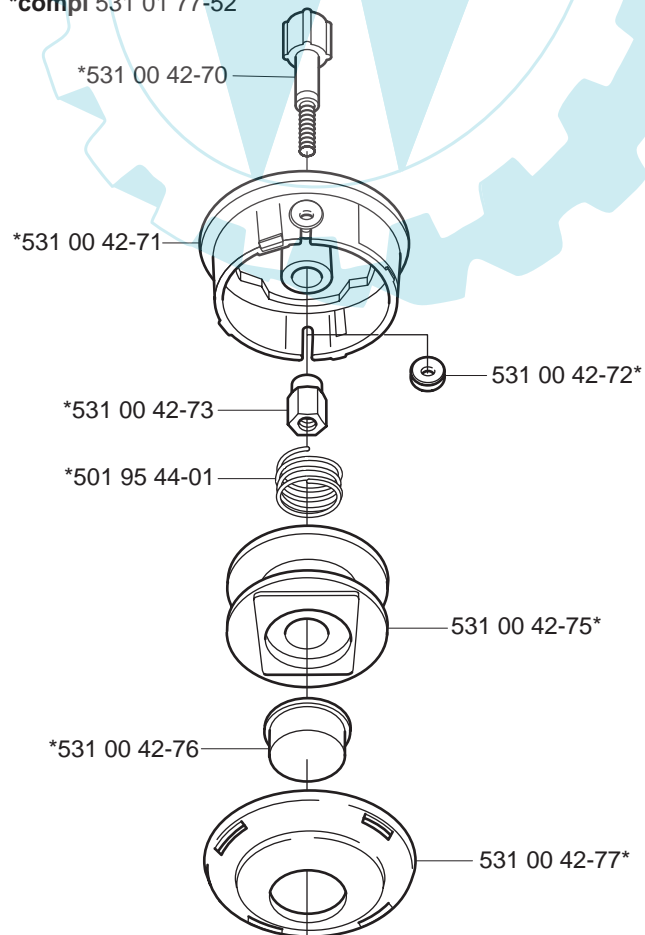

*compl 502 26 08-13 (1")

Trimmy HII M10x1.25 Trimmy HII M12x1.75

*compl 531 00 80-50

*compl 531 00 80-43

Tap-N-Go Pro M10x1.25

*compl 531 01 77-52

Tap-N-Go VII 3/8"-24 (R)

*compl 531 00 80-51

Auto 32

*compl 531 00 80-71 1"

Polytrim M10x1.25 (300mm) compl 531 01 77-49
Polytrim M12x1.75 (300mm) compl 531 01 77-25

Supporting cup M12x1.75

*compl 502 15 70-02

Auto 55 M12x1.75
compl 531 00 80-96 (1")

Trimmy cord

Product

Standard cord

ø1,5 mm
15 m blue
ø2,0 mm
15 m green
130 m green
ø2,4 mm
15 m orange
90 m orange
240 m orange
ø2,7 mm
12 m yellow
70 m yellow
240 m yellow
ø3,0 mm
10 m red
56 m red
240 m red
ø3,3 mm
46 m white

Product No.

531 00 80-62
531 00 80-63
531 00 80-80
531 00 80-64
531 00 80-81
531 00 60-52
531 00 80-65
531 00 80-82
531 00 75-68
531 00 80-66
531 00 80-83
531 00 60-54
531 00 80-84

Product

Silent cord

ø1,5 mm
15 m blue
ø2,0 mm
15 m green
130 m green
ø2,4 mm
15 m orange
90 m orange
240 m orange
ø2,7 mm
12 m yellow
70 m yellow
240 m yellow
ø3,0 mm
10 m red
56 m red
240 m red
ø3,3 mm
46 m white