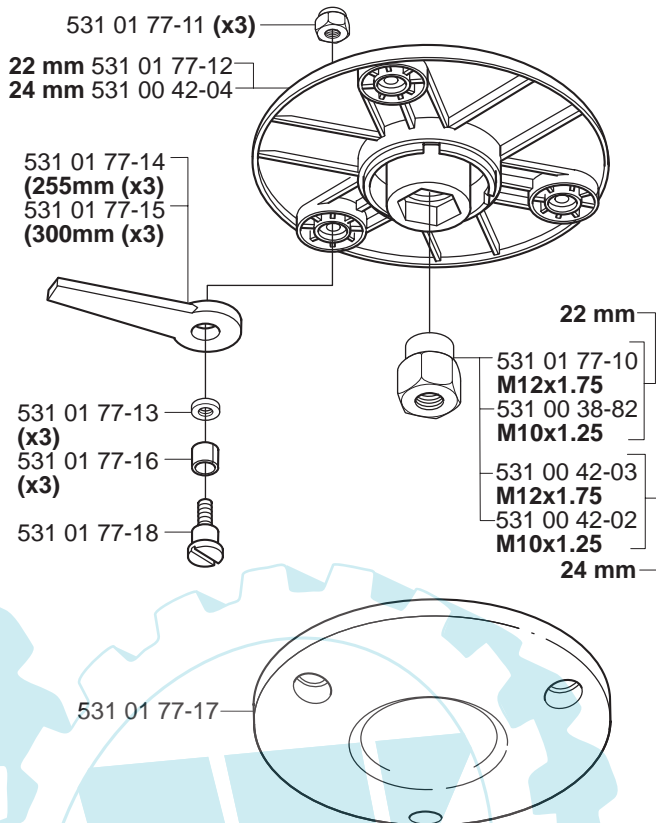

*compl 502 26 08-13 (1")

Trimmy HII M10x1.25 Trimmy HII M12x1.75

*compl 531 00 80-50

*compl 531 00 80-43

Tap-N-Go Pro M10x1.25

*compl 531 01 77-52

Tap-N-Go VII 3/8"-24 (R)

*compl 531 00 80-51

Auto 32

*compl 531 00 80-71 1"

Polytrim M10x1.25 (300mm) compl 531 01 77-49
Polytrim M12x1.75 (300mm) compl 531 01 77-25

Supporting cup M12x1.75

*compl 502 15 70-02

Auto 55 M12x1.75
compl 531 00 80-96 (1")

Trimmy cord

Product

Standard cord

ø1,5 mm
15 m blue
ø2,0 mm
15 m green
130 m green
ø2,4 mm
15 m orange
90 m orange
240 m orange
ø2,7 mm
12 m yellow
70 m yellow
240 m yellow
ø3,0 mm
10 m red
56 m red
240 m red
ø3,3 mm
46 m white

Product No.

531 00 80-62
531 00 80-63
531 00 80-80
531 00 80-64
531 00 80-81
531 00 60-52
531 00 80-65
531 00 80-82
531 00 75-68
531 00 80-66
531 00 80-83
531 00 60-54
531 00 80-84

Product

Silent cord

ø1,5 mm
15 m blue
ø2,0 mm
15 m green
130 m green
ø2,4 mm
15 m orange
90 m orange
240 m orange
ø2,7 mm
12 m yellow
70 m yellow
240 m yellow
ø3,0 mm
10 m red
56 m red
240 m red
ø3,3 mm
46 m white