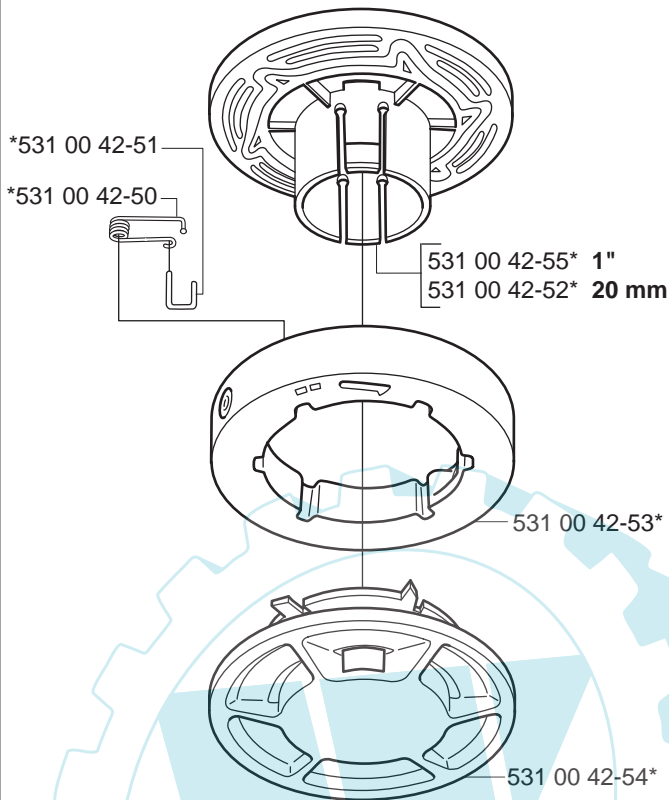

*compl 502 26 08-13 (1")

Trimmy HII M10x1.25 Trimmy HII M12x1.75

*compl 531 00 80-50

*compl 531 00 80-43

Tap-N-Go Pro M10x1.25

*compl 531 01 77-52

Tap-N-Go VII 3/8"-24 (R)

*compl 531 00 80-51

Auto 32

*compl 531 00 80-71 1"

Polytrim M10x1.25 (300mm) compl 531 01 77-49
Polytrim M12x1.75 (300mm) compl 531 01 77-25

Supporting cup M12x1.75

*compl 502 15 70-02

Auto 55 M12x1.75
compl 531 00 80-96 (1")

Trimmy cord

Product

Standard cord

ø1,5 mm
15 m blue
ø2,0 mm
15 m green
130 m green
ø2,4 mm
15 m orange
90 m orange
240 m orange
ø2,7 mm
12 m yellow
70 m yellow
240 m yellow
ø3,0 mm
10 m red
56 m red
240 m red
ø3,3 mm
46 m white

Product No.

531 00 80-62
531 00 80-63
531 00 80-80
531 00 80-64
531 00 80-81
531 00 60-52
531 00 80-65
531 00 80-82
531 00 75-68
531 00 80-66
531 00 80-83
531 00 60-54
531 00 80-84

Product

Silent cord

ø1,5 mm
15 m blue
ø2,0 mm
15 m green
130 m green
ø2,4 mm
15 m orange
90 m orange
240 m orange
ø2,7 mm
12 m yellow
70 m yellow
240 m yellow
ø3,0 mm
10 m red
56 m red
240 m red
ø3,3 mm
46 m white