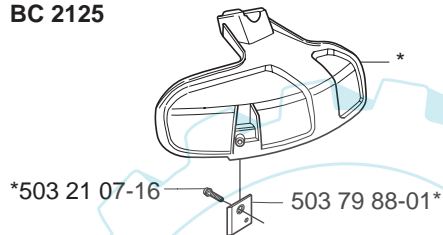

*compl 503 97 71-03
GC 2125
BC 2125