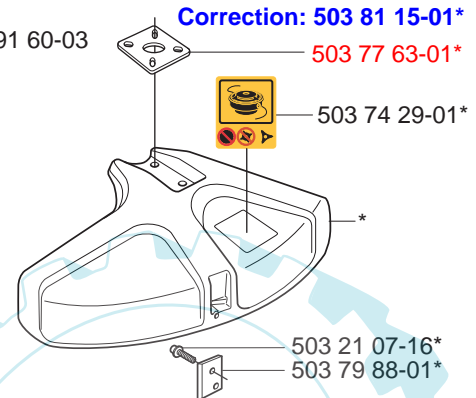

Guard

*compl 530 06 96-66
GT 21L
GT 25L
GT 2124

*compl 537 02 61-02
GT 2125L
GT 2125

*compl 503 97 71-03
GC 2125
BC 2125

*compl 503 91 60-03
GR 41
GR 50
RS 44
RS 52

*compl 503 93 42-04
BC2125, GC2125

*compl 503 74 50-06
GR 2026
GR 2032
GR 2036

Trimmy cord

Product

Standard cord

ø1,5 mm
15 m blue
ø2,0 mm
15 m green
130 m green
ø2,4 mm
15 m orange
90 m orange
240 m orange
ø2,7 mm
12 m yellow
70 m yellow
240 m yellow
ø3,0 mm
10 m red
56 m red
240 m red
ø3,3 mm
46 m white

Product No.

531 00 80-62
531 00 80-63
531 00 80-80
531 00 80-64
531 00 80-81
531 00 60-52
531 00 80-65
531 00 80-82
531 00 75-68
531 00 80-66
531 00 80-83
531 00 60-54
531 00 80-84

Product

Silent cord

ø1,5 mm
15 m blue
ø2,0 mm
15 m green
130 m green
ø2,4 mm
15 m orange
90 m orange
240 m orange
ø2,7 mm
12 m yellow
70 m yellow
240 m yellow
ø3,0 mm
10 m red
56 m red
240 m red
ø3,3 mm
46 m white