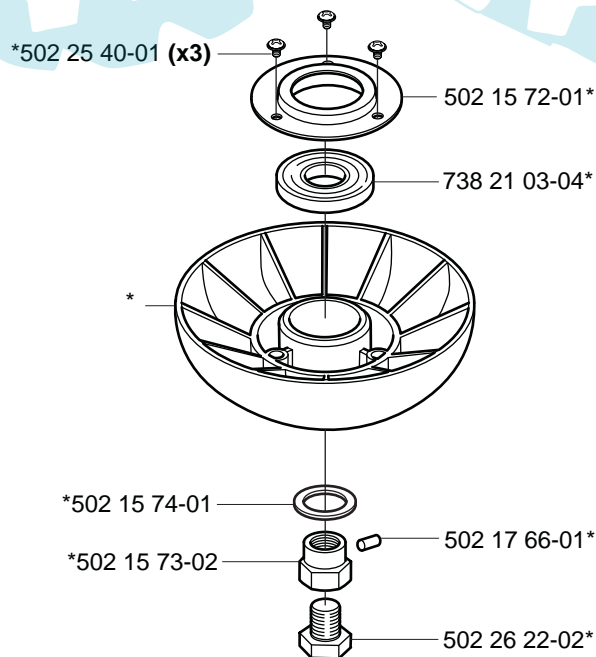

Auto 32

*compl 531 00 80-71 1"

Polytrim M10x1.25 (300mm) compl 531 01 77-49
Polytrim M12x1.75 (300mm) compl 531 01 77-25

Supporting cup M12x1.75

*compl 502 15 70-02

Auto 55 M12x1.75
compl 531 00 80-96 (1")

Tap-N-Go 35 M10x1.25

compl 531 00 80-74

537 18 59-01 (x2)

537 18 56-01

Guard

*compl 530 06 92-56

GT 26D

*compl 530 06 97-79

Trimmy cord

Product

Standard cord

ø1,5 mm
15 m blue
ø2,0 mm
15 m green
130 m green
ø2,4 mm
15 m orange
90 m orange
240 m orange
ø2,7 mm
12 m yellow
70 m yellow
240 m yellow
ø3,0 mm
10 m red
56 m red
240 m red
ø3,3 mm
46 m white

Product No.

531 00 80-62
531 00 80-63
531 00 80-80
531 00 80-64
531 00 80-81
531 00 60-52
531 00 80-65
531 00 80-82
531 00 75-68
531 00 80-66
531 00 80-83
531 00 60-54
531 00 80-84

Product

Silent cord

ø1,5 mm
15 m blue
ø2,0 mm
15 m green
130 m green
ø2,4 mm
15 m orange
90 m orange
240 m orange
ø2,7 mm
12 m yellow
70 m yellow
240 m yellow
ø3,0 mm
10 m red
56 m red
240 m red
ø3,3 mm
46 m white